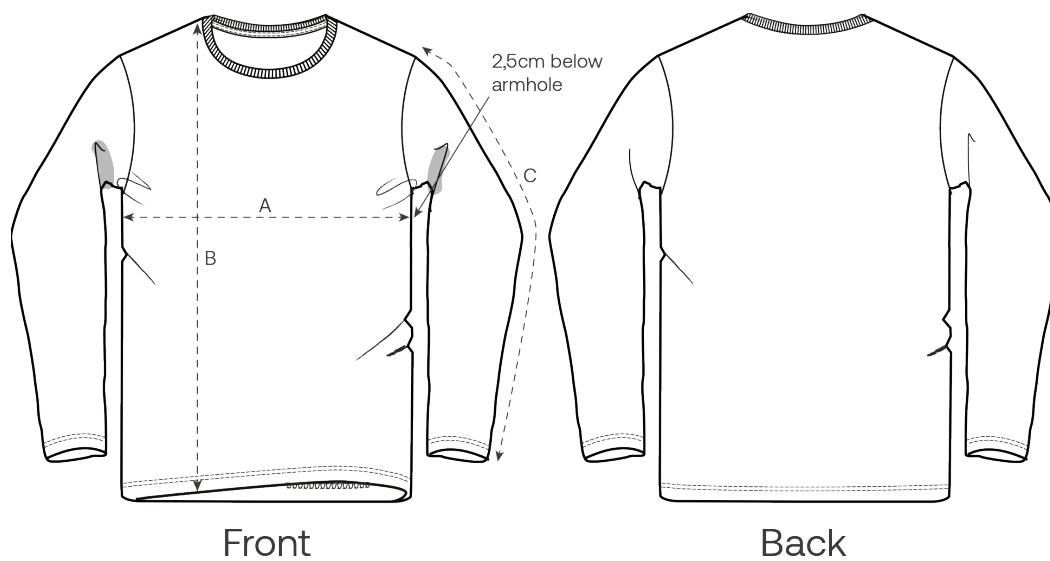

Size Guide

Measurement in cm	XXS	XS	S	M	L	XL	XXL	3XL	4XL	5XL
A - Half Chest	45.5	47.5	49.5	53.5	56.5	59.5	63.5	67.5	72	77
B - Body Length	62	65	69	73	75	77	79	81	83	84
C - Sleeve Length	60.5	61.5	63	64.5	65	65.5	66	66.5	66.5	66.5