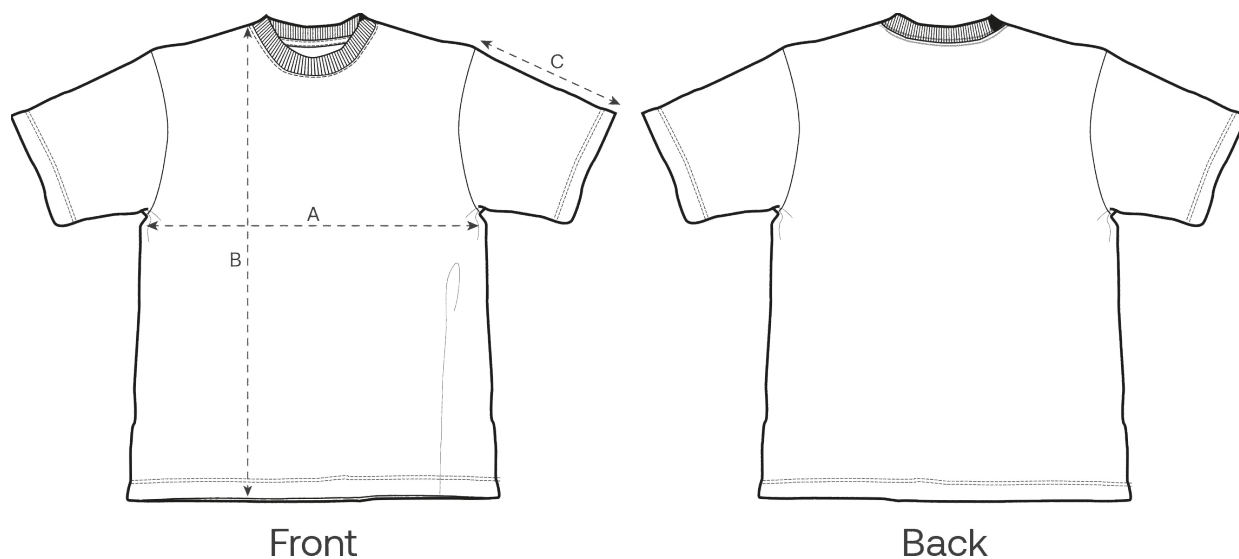

Size Guide

Measurement in cm	XXS	XS	S	M	L	XL	XXL	3XL
A - Half Chest	47.5	49.5	51.5	55.5	58.5	61.5	65.5	69.5
B - Body Length	64	67	71	75	77	79	81	83
C - Sleeve Length	20	21	22.5	24	24.5	25	25.5	26

Packing

Sizes	XXS	XS	S	M	L	XL	XXL	3XL
Pieces / bag	5	5	5	5	5	5	5	5
Pieces / box	25	50	50	50	50	50	50	25